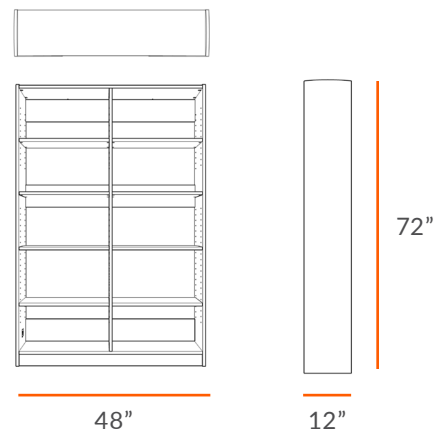

EVERGREEN SHELVING

Description

The **EVERGREEN-SHF12-ST-481272** was designed for common spaces and libraries or wherever wall mounted storage is needed. At 12" deep, this shelf is ideal for organizing books or displaying artifacts. The center gable and back spanners for wall mounting add strength and durability, while one fixed shelf and three adjustable shelves can accommodate books of various sizes. Use this piece individually or in groups with other pieces from the Evergreen or Pacific family for a cohesive look in your space.

Product features

- Linear feet=9'1"
- 1 fixed shelf
- 3 adjustable shelves
- Center gable for stability
- Back spanners for attaching to wall

Views

Refer to Technical Sheet for more details.

Materials

- Europly FSC Certified hardwood plywood (FSC R 012337)
- MPX® FSC Certified hardwood plywood (FSC R 012337)

natural pod™

TECHNICAL DRAWING

EVERGREEN SHELVING

LENGTH 48"

DEPTH 12"

HEIGHT 72"

Dimensions indicated are approximate. Please contact us if you require clarification.